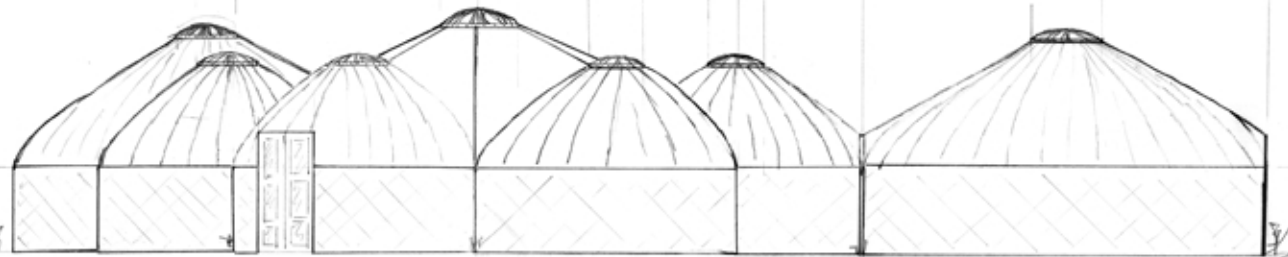

Fairlove Yurts

6-Bay, 18' & 21' Yurt

Seating plan for 140 people

-  Actual Table Size
-  Space allowed for seating

Seating capacity:

10-12 6' round tables

8-10 7'x3' low oval tables

10 ft