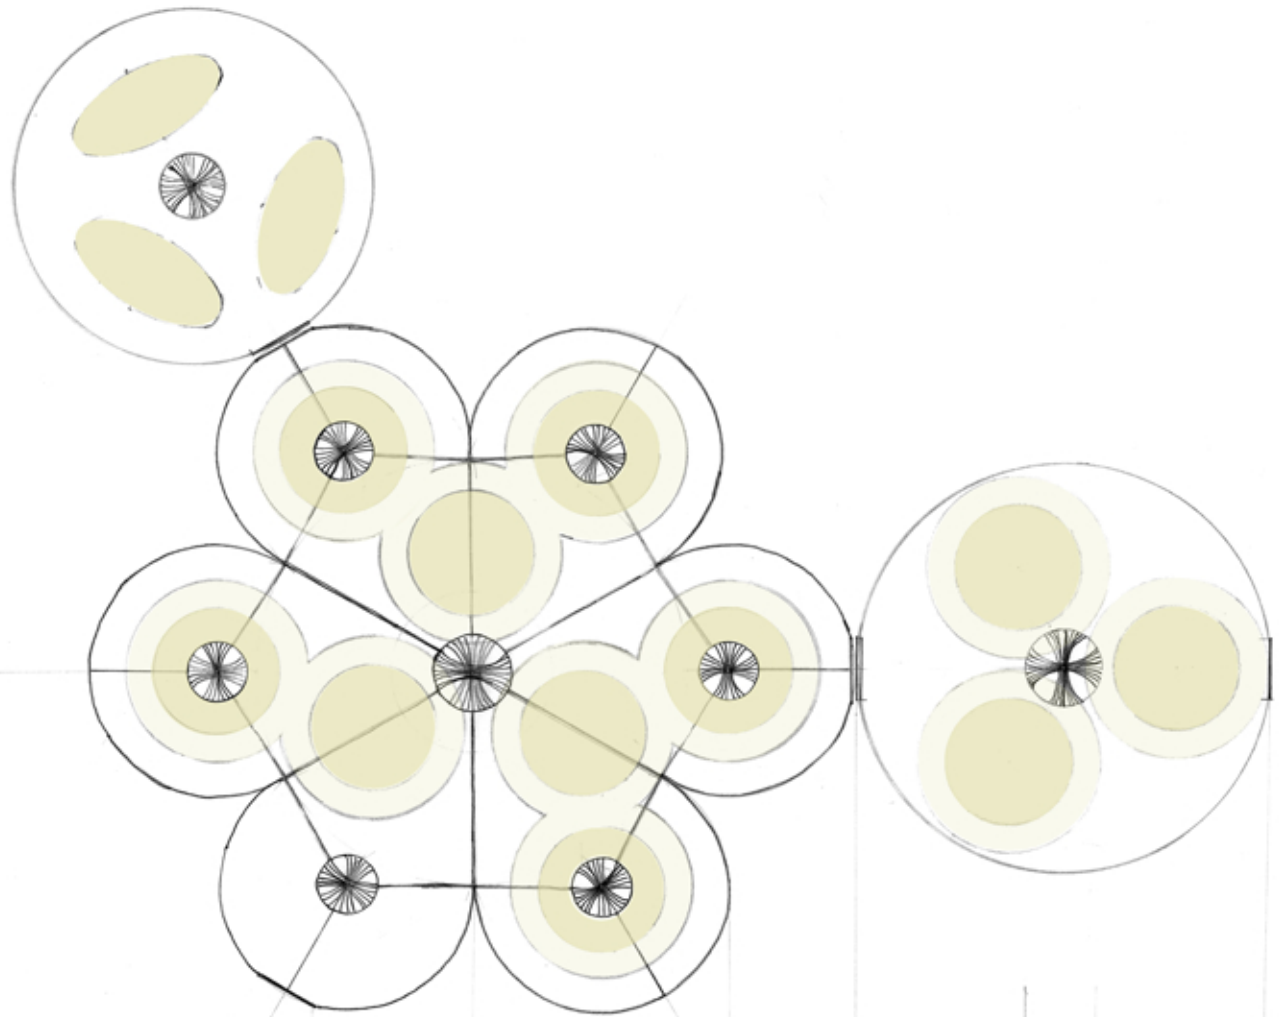

Fairlove Yurts

6-Bay, 18' & 21' Yurt

Seating plan for 140 people

-  Actual Table Size
-  Space allowed for seating

Seating capacity:

10-12 6' round tables

8-10 7'x3' low oval tables

10 ft